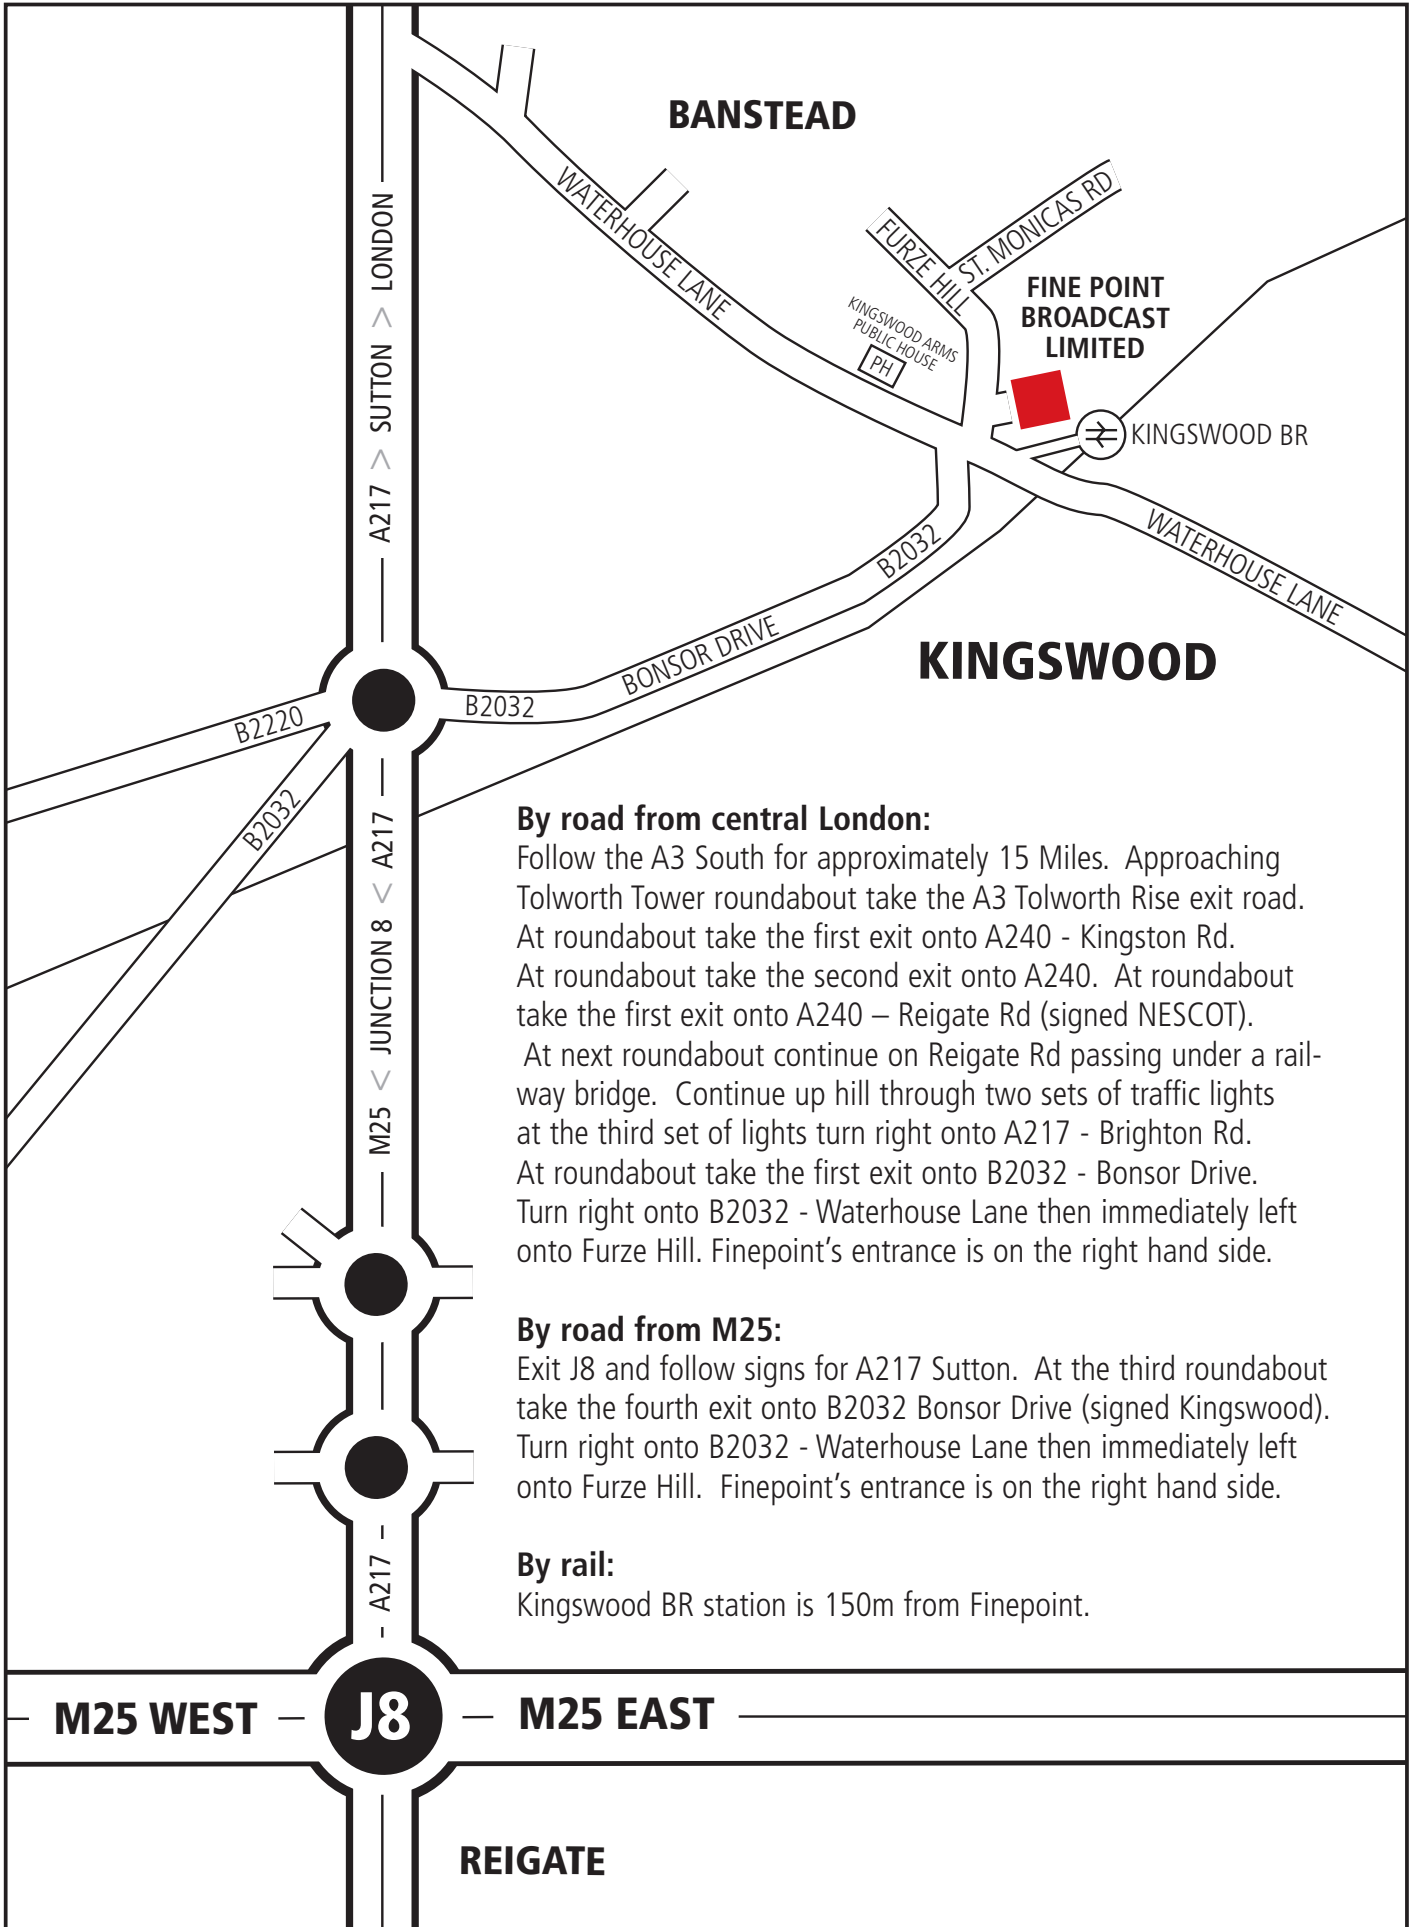

HOW TO FIND US

By road from central London:

Follow the A3 South for approximately 15 Miles. Approaching Tolworth Tower roundabout take the A3 Tolworth Rise exit road. At roundabout take the first exit onto A240 - Kingston Rd. At roundabout take the second exit onto A240. At roundabout take the first exit onto A240 – Reigate Rd (signed NESCOL).

At next roundabout continue on Reigate Rd passing under a railway bridge. Continue up hill through two sets of traffic lights at the third set of lights turn right onto A217 - Brighton Rd. At roundabout take the first exit onto B2032 - Bonsor Drive. Turn right onto B2032 - Waterhouse Lane then immediately left onto Furze Hill. Finepoint's entrance is on the right hand side.

By road from M25:

Exit J8 and follow signs for A217 Sutton. At the third roundabout take the fourth exit onto B2032 Bonsor Drive (signed Kingswood). Turn right onto B2032 - Waterhouse Lane then immediately left onto Furze Hill. Finepoint's entrance is on the right hand side.

By rail:

Kingswood BR station is 150m from Finepoint.

HOW TO FIND US